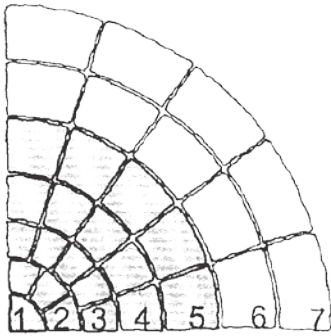

ROTUNDA

To compliment the York Paver. Create a full or semi-circle to a choice of diameters. Ideal for a soft edge or reviving the formal courtyard by creating a secondary design within.

PRICE /UNIT