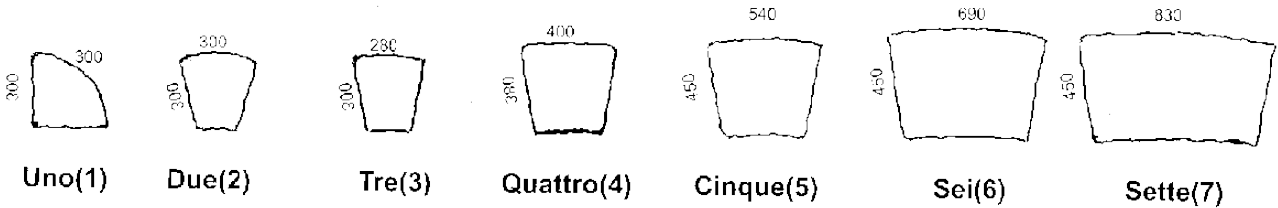

COMPLETE ROTUNDA

600dia	4pce circle (no1)	$31.00 ea
1200dia	16pce circle (no2)	$130.00ea
1800dia	36pce circle (no3)	$295.00ea
2560dia	56pce circle (no4)	$606.00ea
3460dia	76pce circle (no5)	$1046.00ea
4360dia	96pce circle (no6)	$1646.00ea
5260dia	116pce circle (no7)	$2366.00ea

All avail with 1 or 4 piece centre