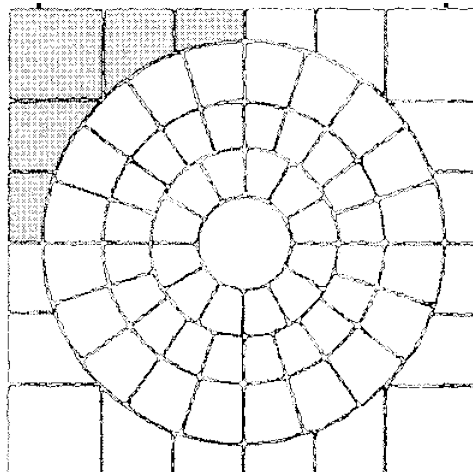

ROUND PAVER

Same finish as Rotunda and York. Ideal for rotunda centre piece, stepping pavers or use as a stand-alone feature.

600dia	1 pce round paver	$31.00 ea
450dia	1 pce round paver	$21.00 ea

Corner infill packs for No 4 (For all 4corners) squared off at 3000mm $350.00 ea

Corner infill packs for No 5 (For all 4corners) squared off at 3600mm $350.00 ea