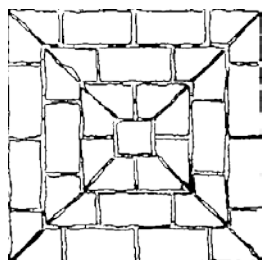

EXTRA LARGE YORK PAVER

900 x 450 x 55mm		$39.00 ea

BERKELEY SQUARE

Combine with the York flagstone range to create a contemporary or formal garden with a stone square pattern giving elegance and style to any home. The size of the square can expand or reduce as you desire.

CORNERS

The Berkeley Square Corners are used in conjunction with York 300 x 300 and 600 x 300

Per Corner		$20.70 ea